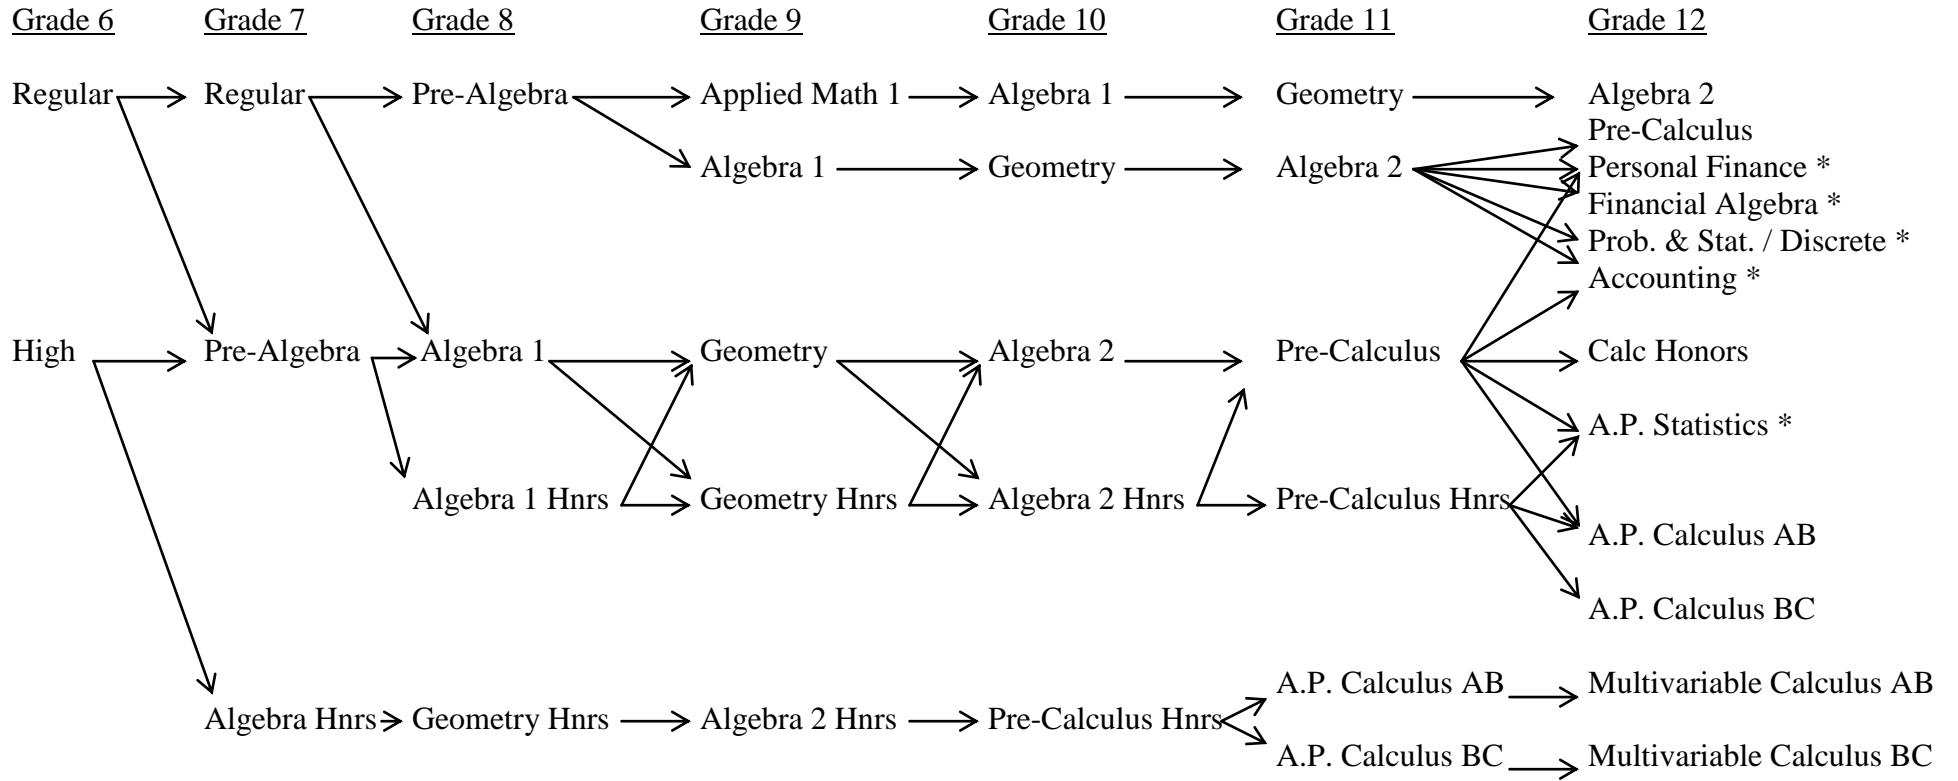

Secondary Math Program
Westport, CT

* Math elective courses can be taken in any year and are not limited to grade 12 as long as the prerequisites have been met. Please refer to the course catalog to find the appropriate prerequisites for a given course.